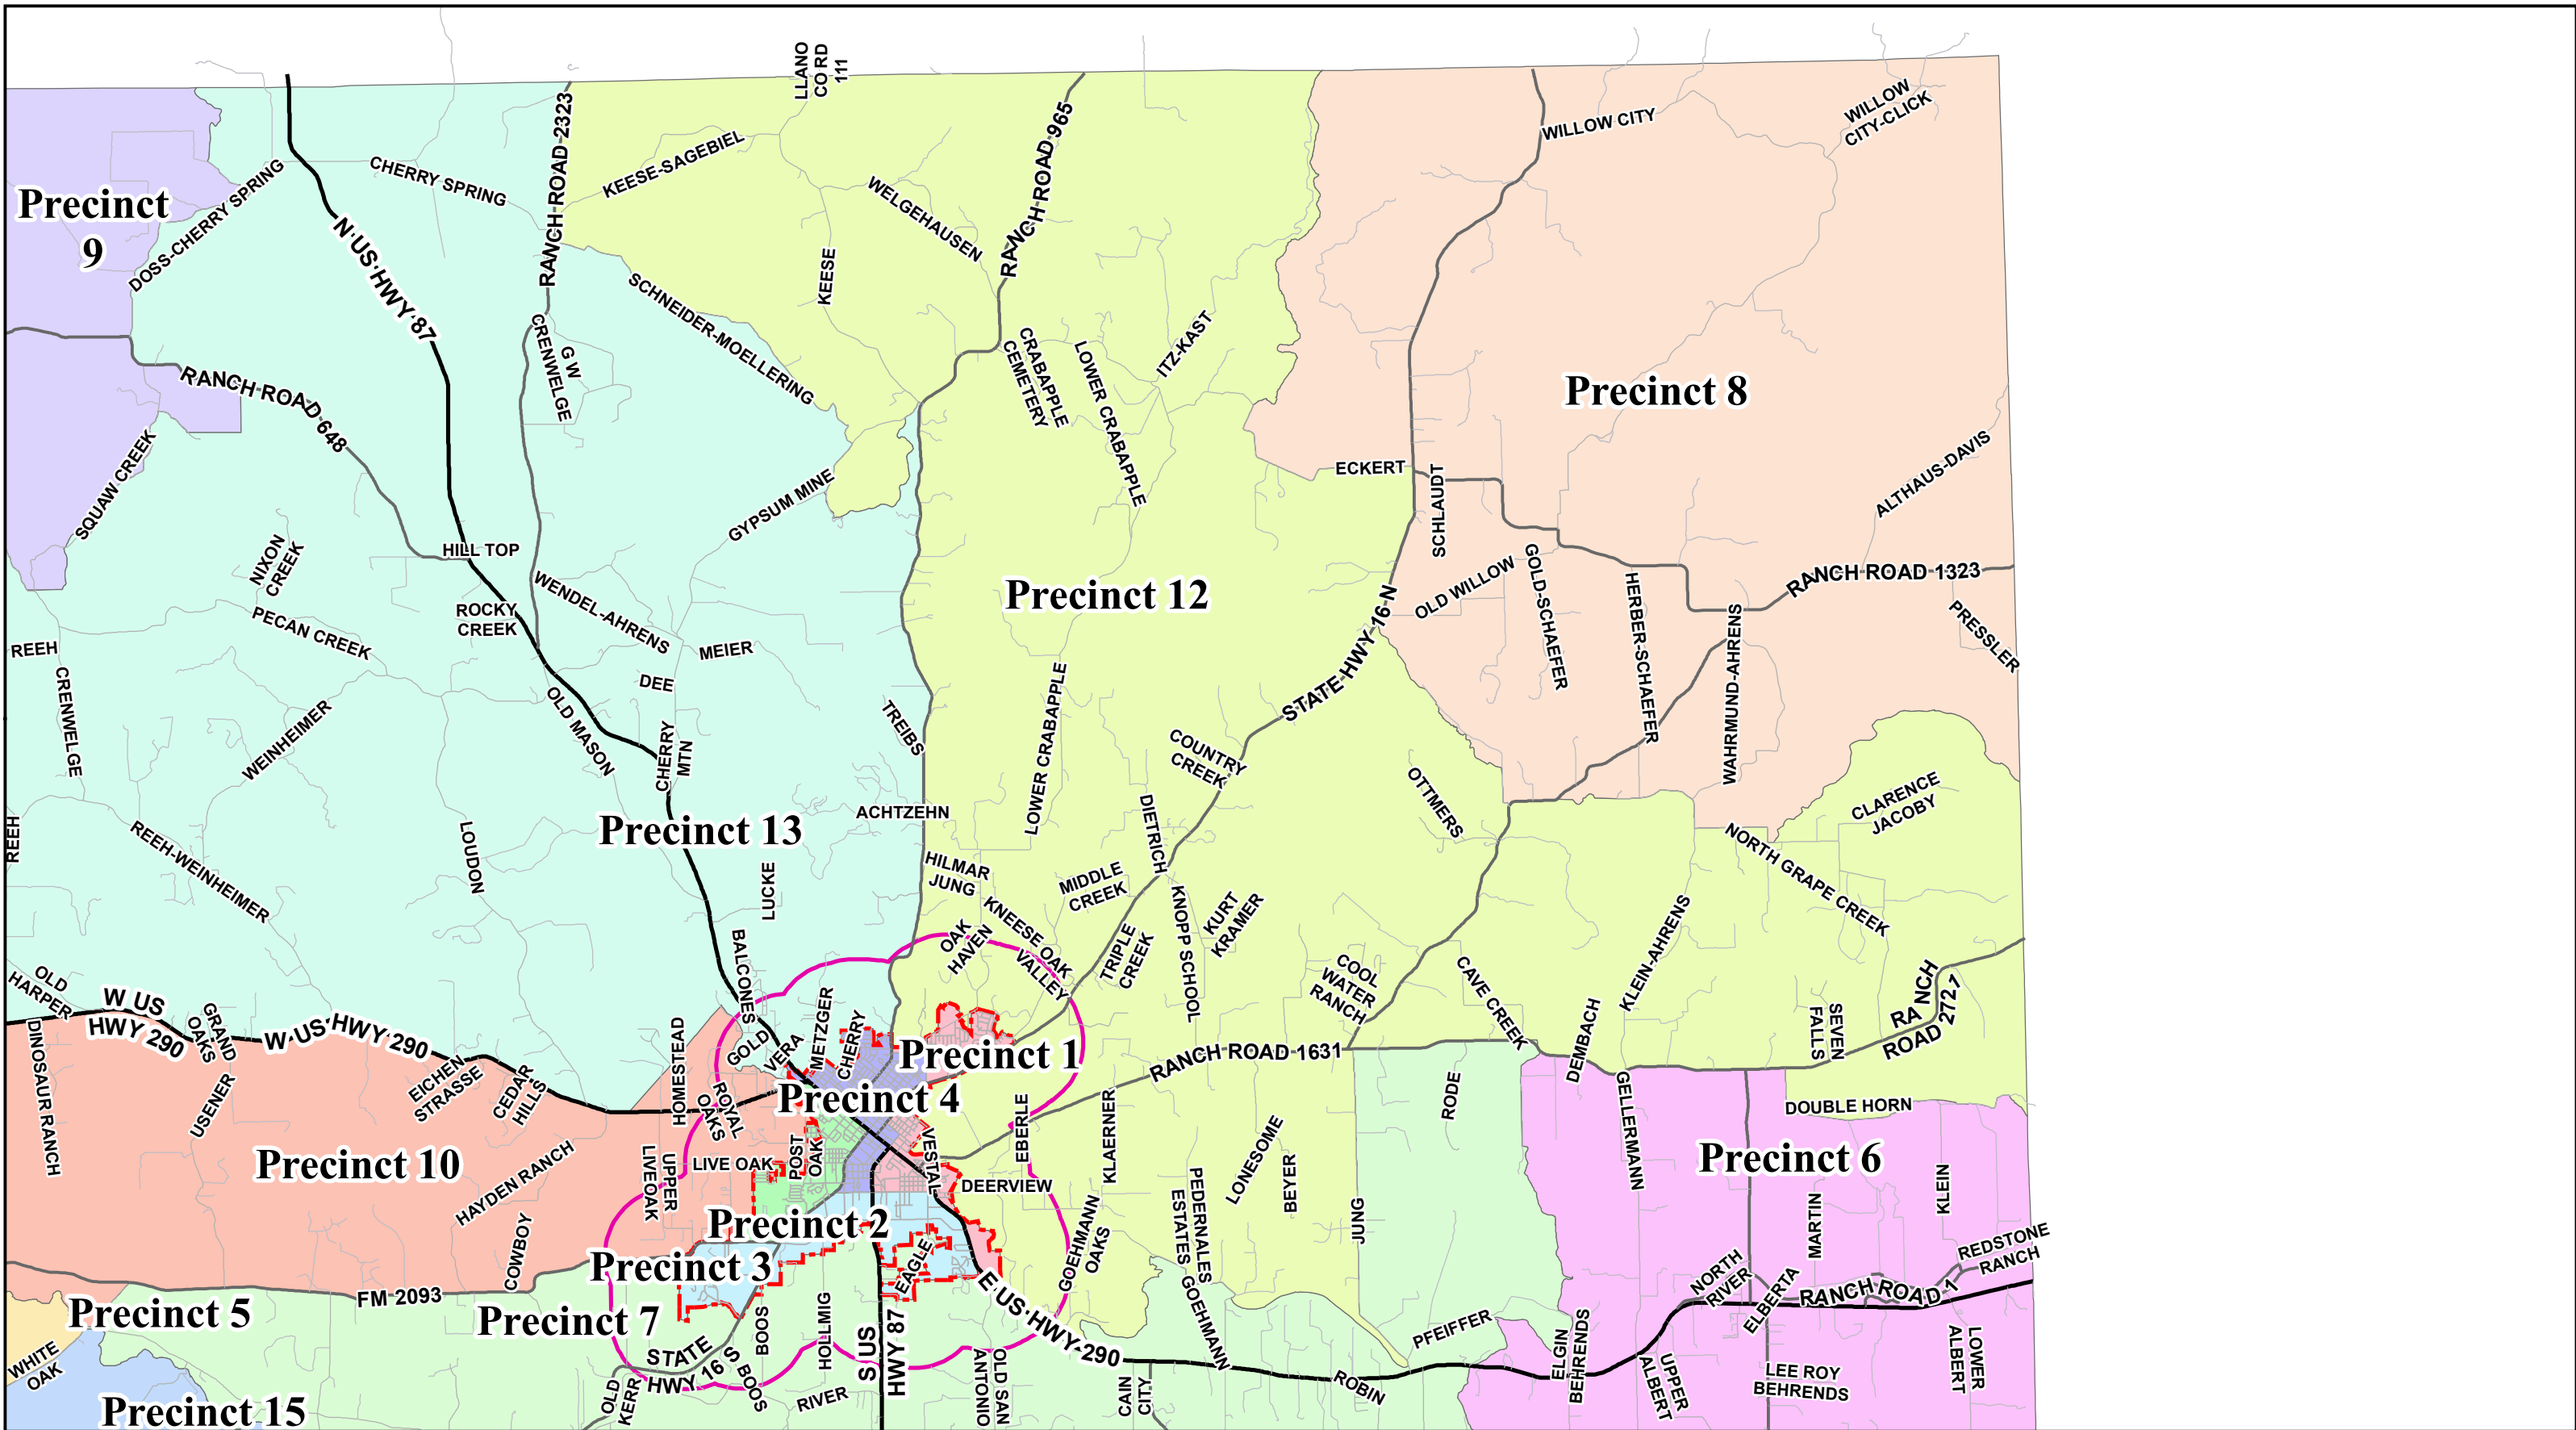

LEGEND

- City Limit Boundary
- 1-Mile ETJ Boundary

Gillespie County Election Precincts

Precinct 9

County Election Precincts		LEGEND																			
Precinct 1	Precinct 5	Precinct 2	Precinct 3	Precinct 4	Precinct 6	Precinct 7	Precinct 8	Precinct 9	Precinct 11	Precinct 12	Precinct 13	Precinct 10	Precinct 14	Precinct 15	Precinct 16	Precinct 17	Precinct 18	Precinct 19	Precinct 20	City Limit Boundary	1-Mile ETJ Boundary

Gillespie County Election Precincts

Precinct 10

County Election Precincts		LEGEND	
 Precinct 1	 Precinct 2	 Precinct 3	 Precinct 4
 Precinct 5	 Precinct 6	 Precinct 7	 Precinct 8
 Precinct 9	 Precinct 10	 Precinct 11	 Precinct 12
 Precinct 13	 Precinct 14	 Precinct 15	 Precinct 16
 Precinct 17	 Precinct 18	 Precinct 19	 Precinct 20
	 City Limit Boundary	 1-Mile ETJ Boundary	